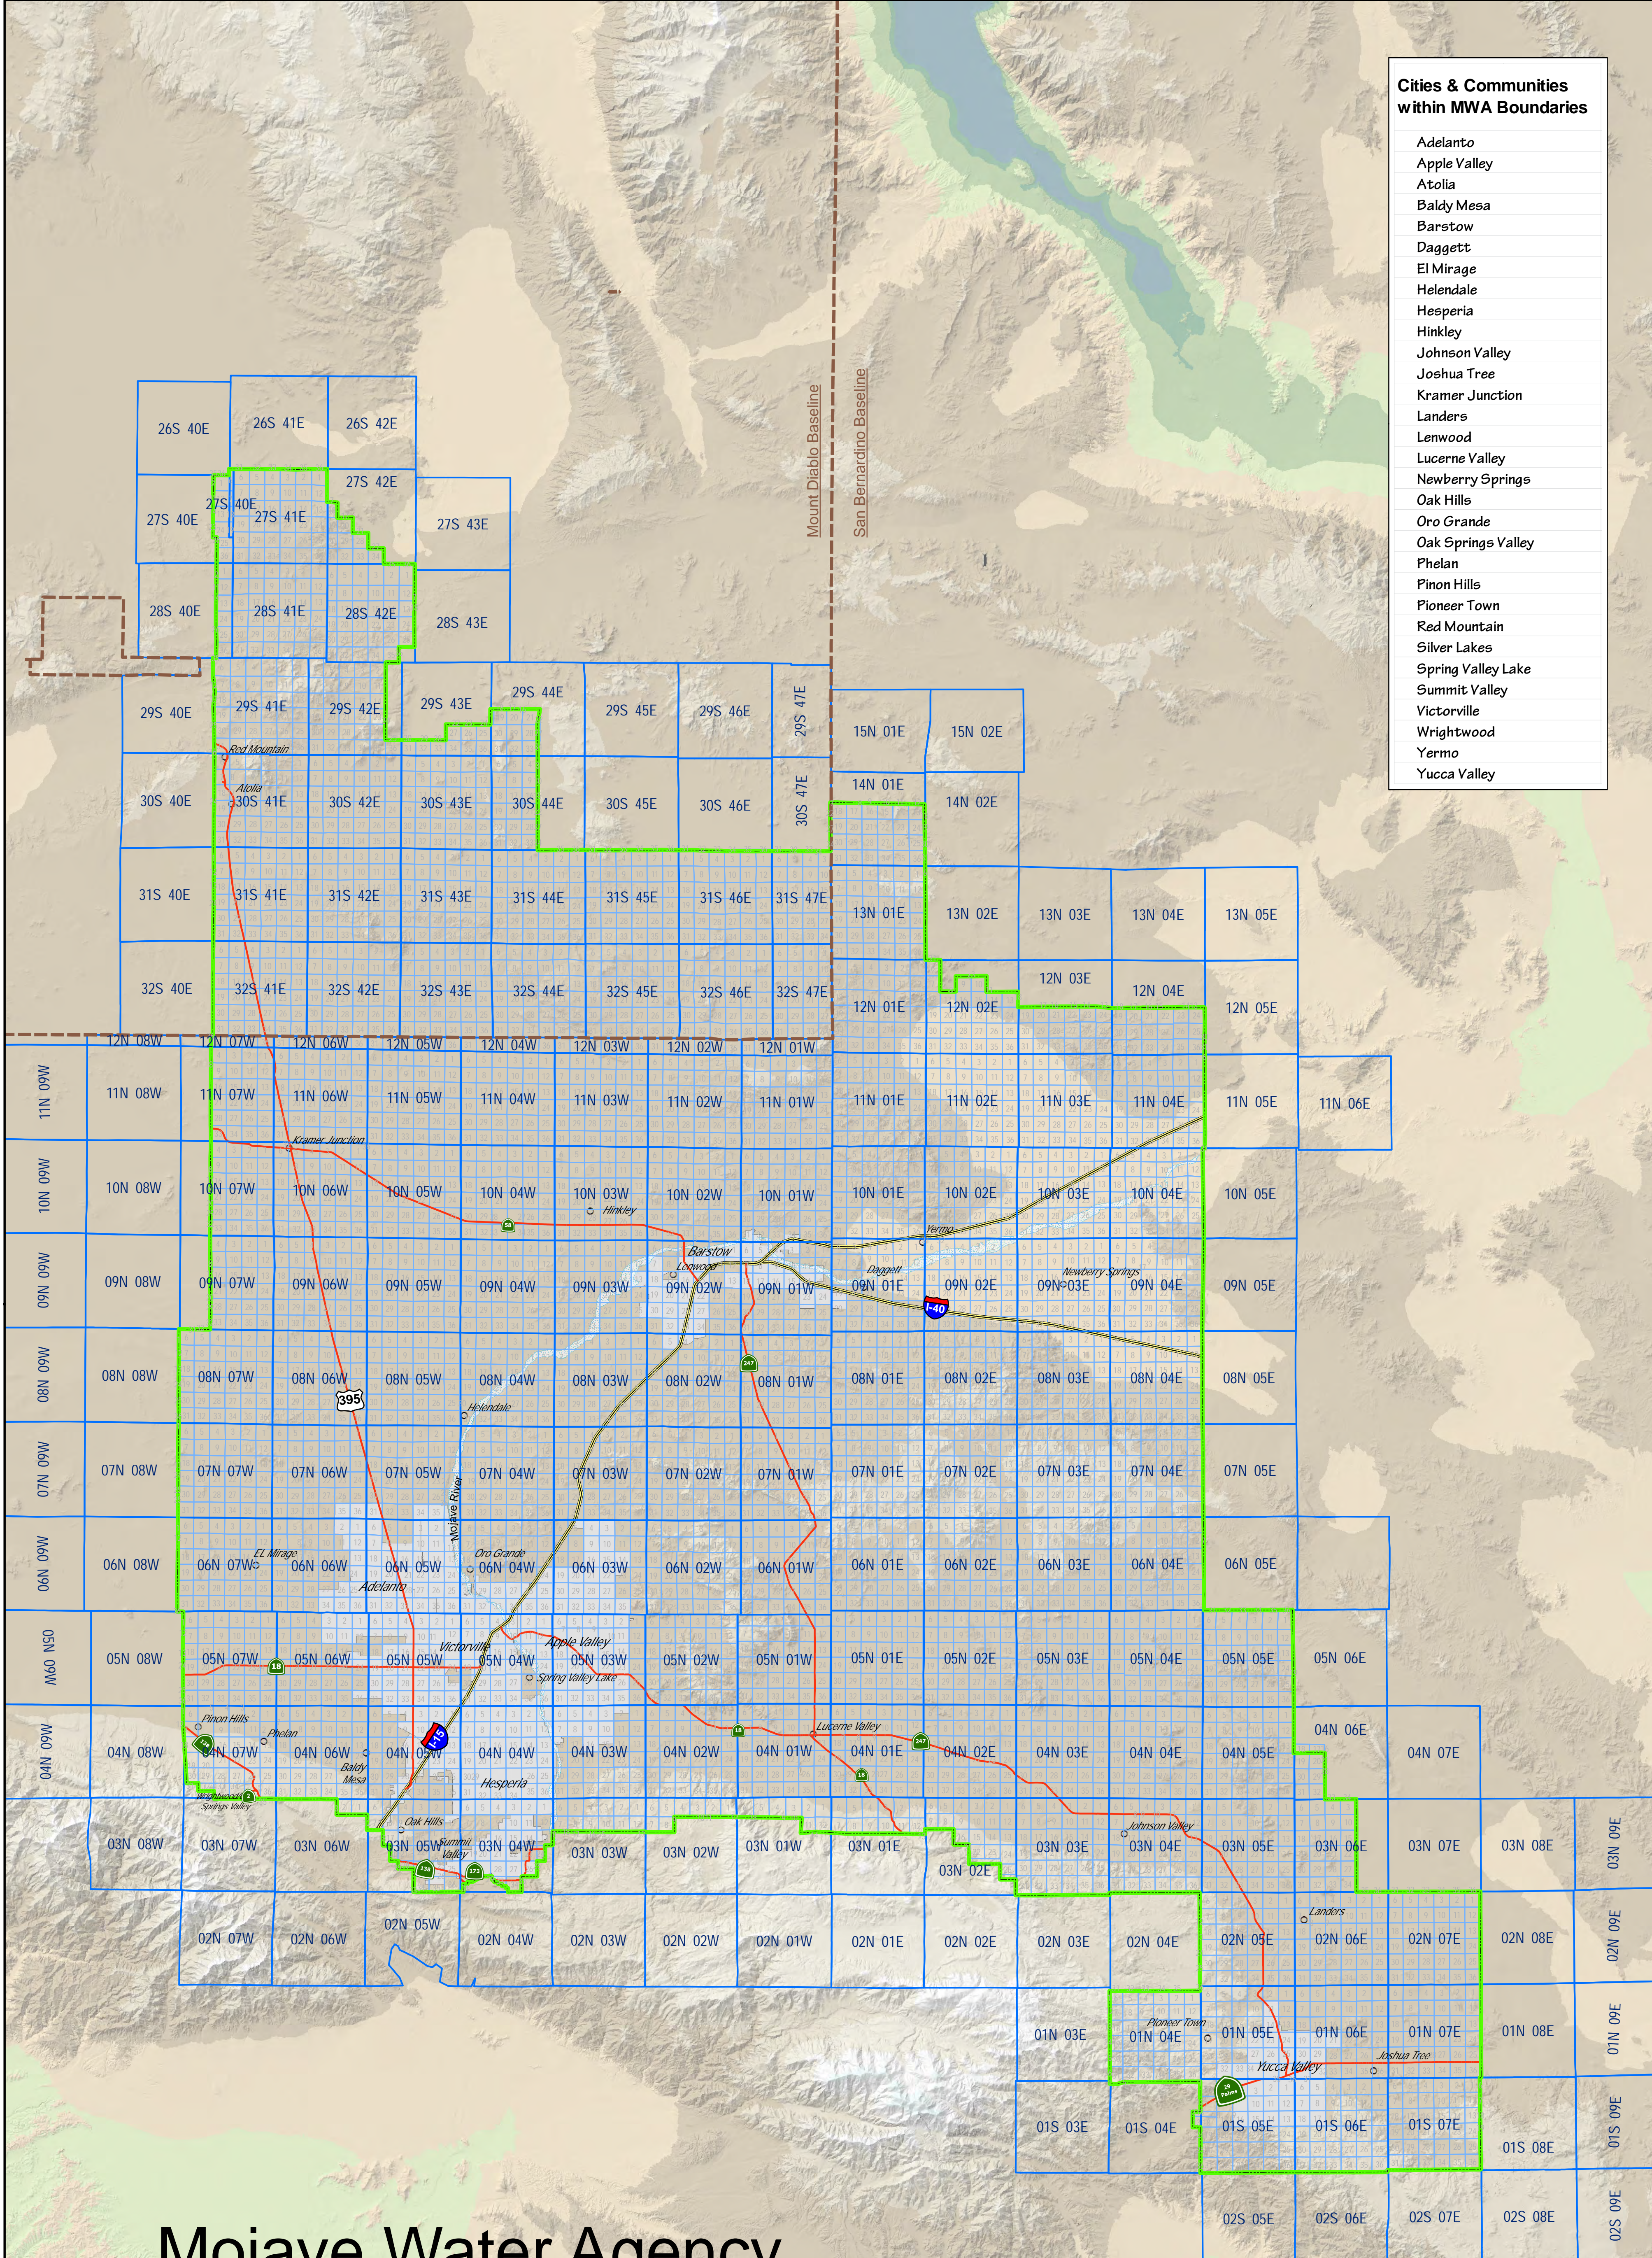

- Cities & Communities within MWA Boundaries**
- Adelanto
 - Apple Valley
 - Atolia
 - Baldy Mesa
 - Barstow
 - Daggett
 - El Mirage
 - Helendale
 - Hesperia
 - Hinkley
 - Johnson Valley
 - Joshua Tree
 - Kramer Junction
 - Landers
 - Lenwood
 - Lucerne Valley
 - Newberry Springs
 - Oak Hills
 - Oro Grande
 - Oak Springs Valley
 - Phelan
 - Pinon Hills
 - Pioneer Town
 - Red Mountain
 - Silver Lakes
 - Spring Valley Lake
 - Summit Valley
 - Victorville
 - Wrightwood
 - Yermo
 - Yucca Valley

Mojave Water Agency Township, Range and Section

Mojave Water Agency Boundary